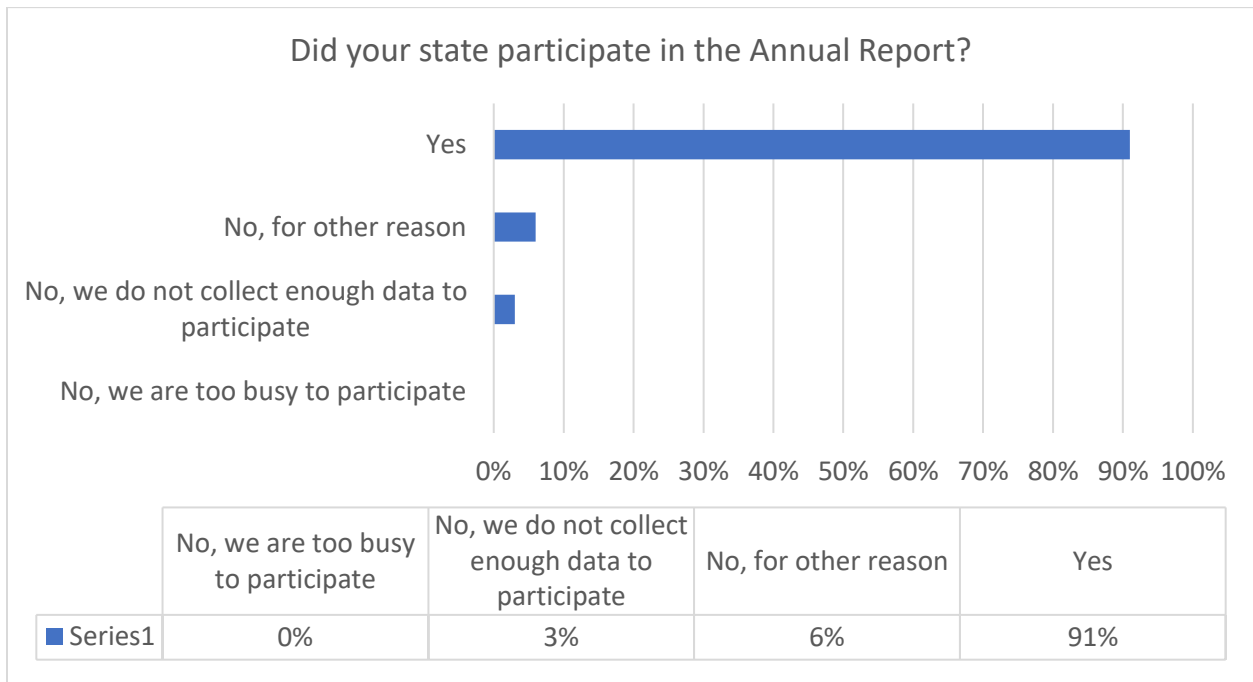

**Annual Training 2022 Day 4 Website Poll Results**

**Day 4 Poll Question 1: 47 Participants**

**Day 4 Poll Question 2: 35 Participants**

**Day 4 Poll Question 3: 44 Participants**

**Day 4 Poll Question 4: 43 Participants**