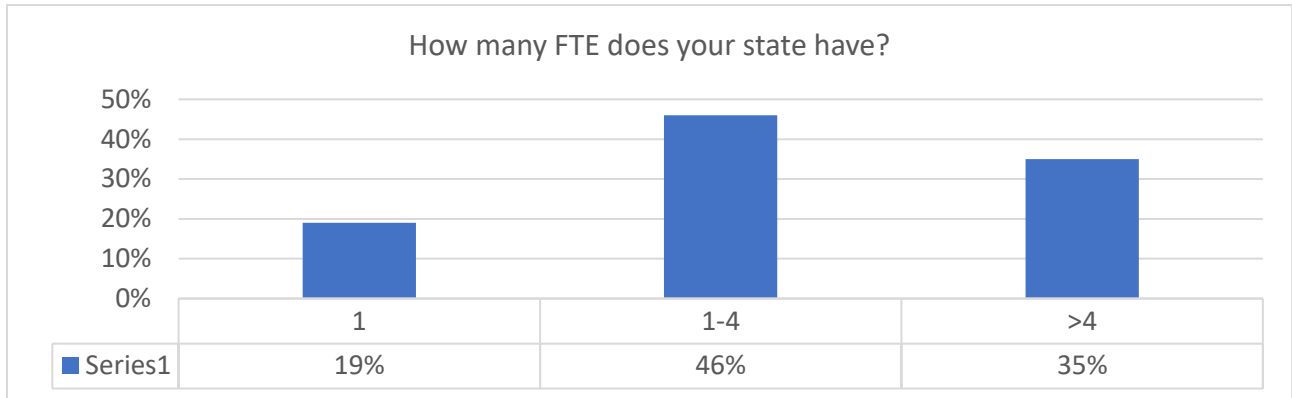

**Annual Training 2022 Day 2 Poll results**

**Day 2 Poll Question 1: 38 Participants**

**Day 2 Poll Question 2: 29 Participants**

**Annual Training 2022 Day 1 Poll results**

**Day 1 Poll Question 1: 54 Participants**

**Day 1 Poll Question 2: 50 Participants**

**Day 1 Poll Question 3: 48 Participants**