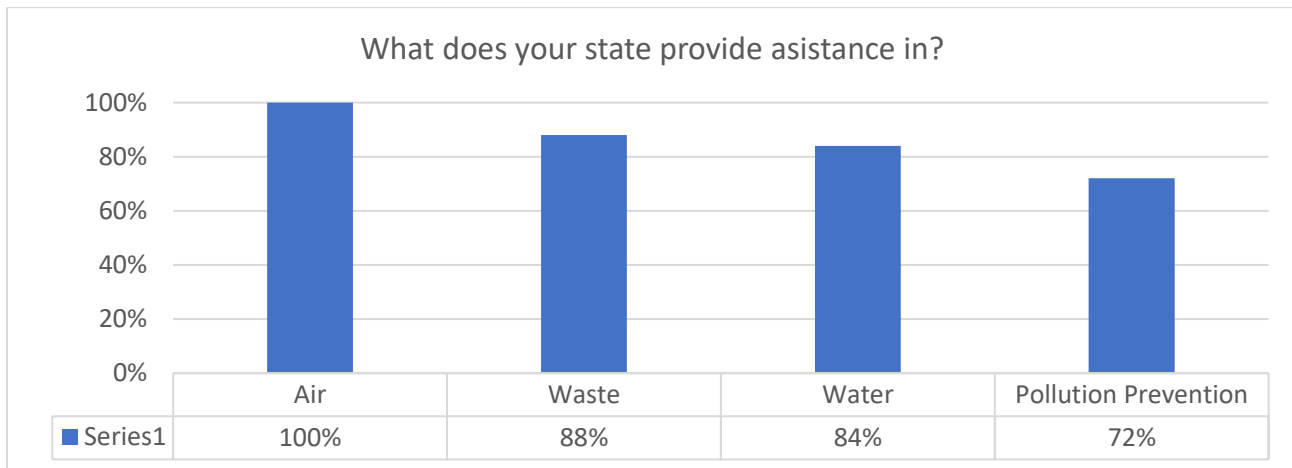

Day 1 Poll Question 2: 50 Participants