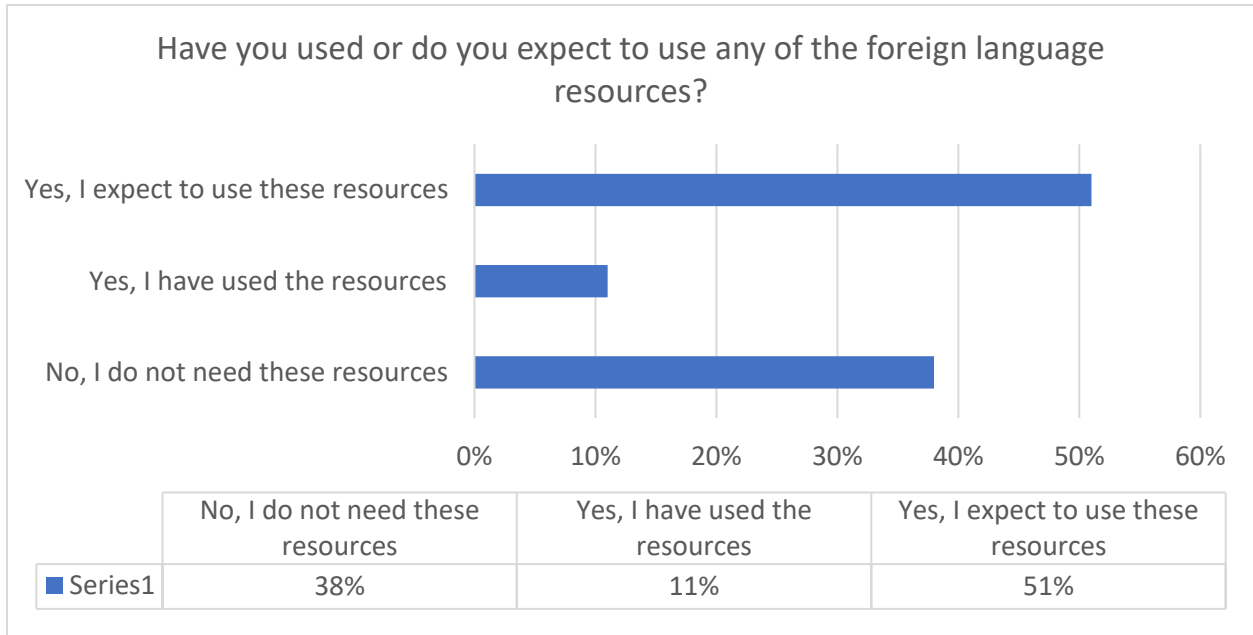

**Annual Training 2022 Day 4 Website Poll Results**

**Day 4 Poll Question 1: 47 Participants**

**Day 4 Poll Question 2: 35 Participants**

**Day 4 Poll Question 3: 44 Participants**

**Day 4 Poll Question 4: 43 Participants**