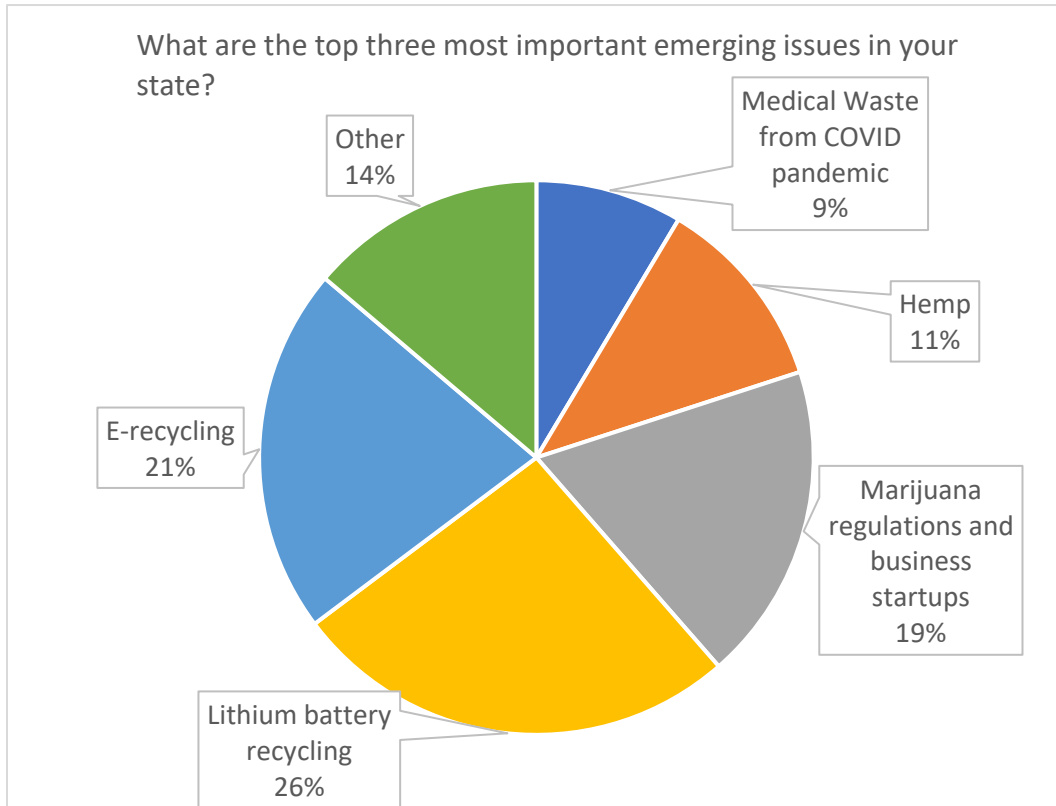

Annual Training 2022 Day 2 Poll results

Day 2 Poll Question 1: 38 Participants