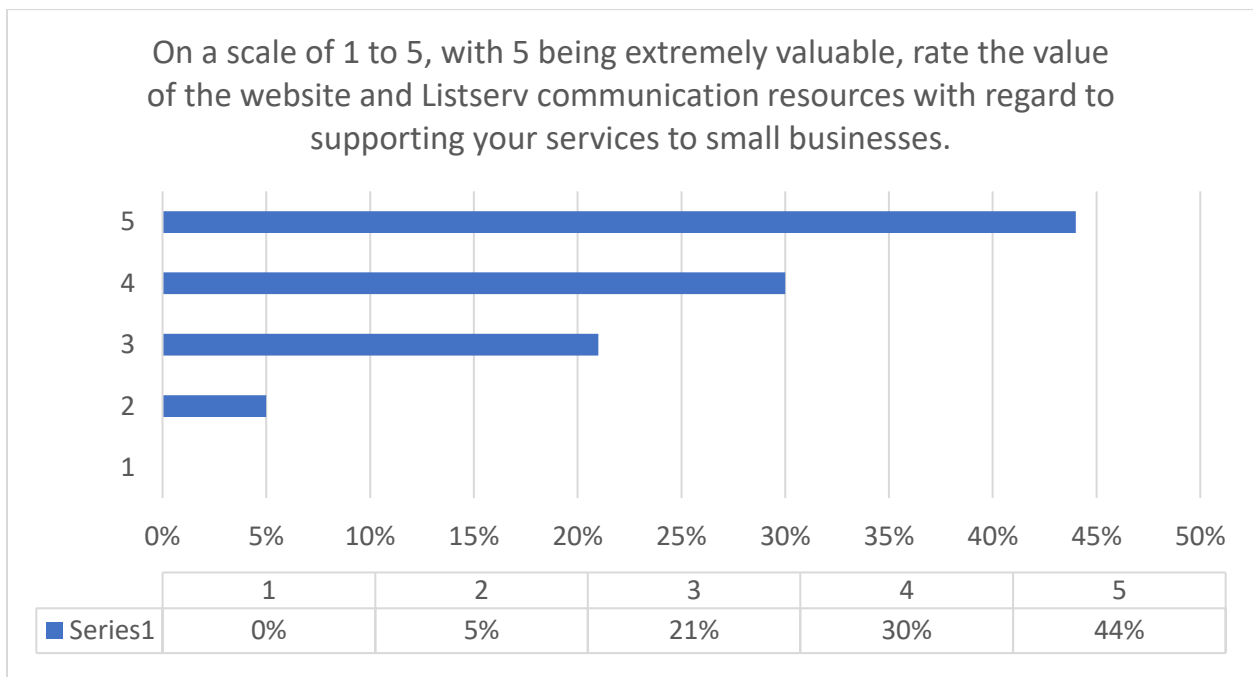

**Annual Training 2022 Day 4 Website Poll Results**

**Day 4 Poll Question 1: 47 Participants**

**Day 4 Poll Question 2: 35 Participants**

**Day 4 Poll Question 3: 44 Participants**

**Day 4 Poll Question 4: 43 Participants**