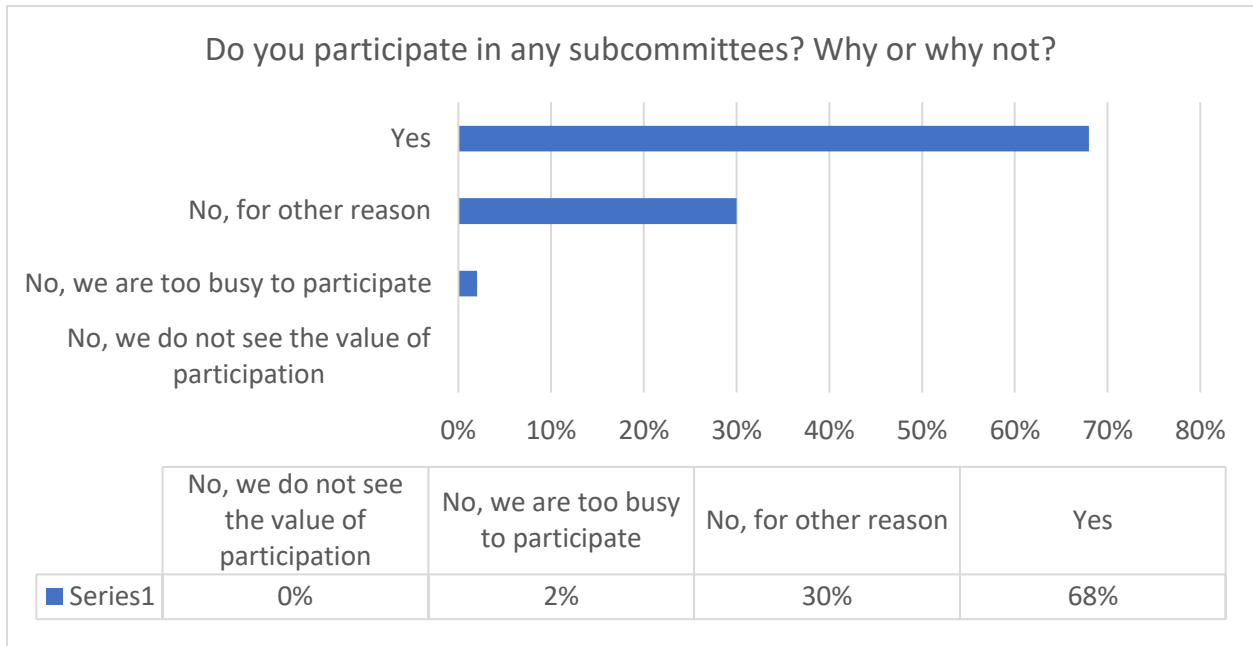

**Annual Training 2022 Day 4 Website Poll Results**

**Day 4 Poll Question 1: 47 Participants**

**Day 4 Poll Question 2: 35 Participants**

**Day 4 Poll Question 3: 44 Participants**

**Day 4 Poll Question 4: 43 Participants**